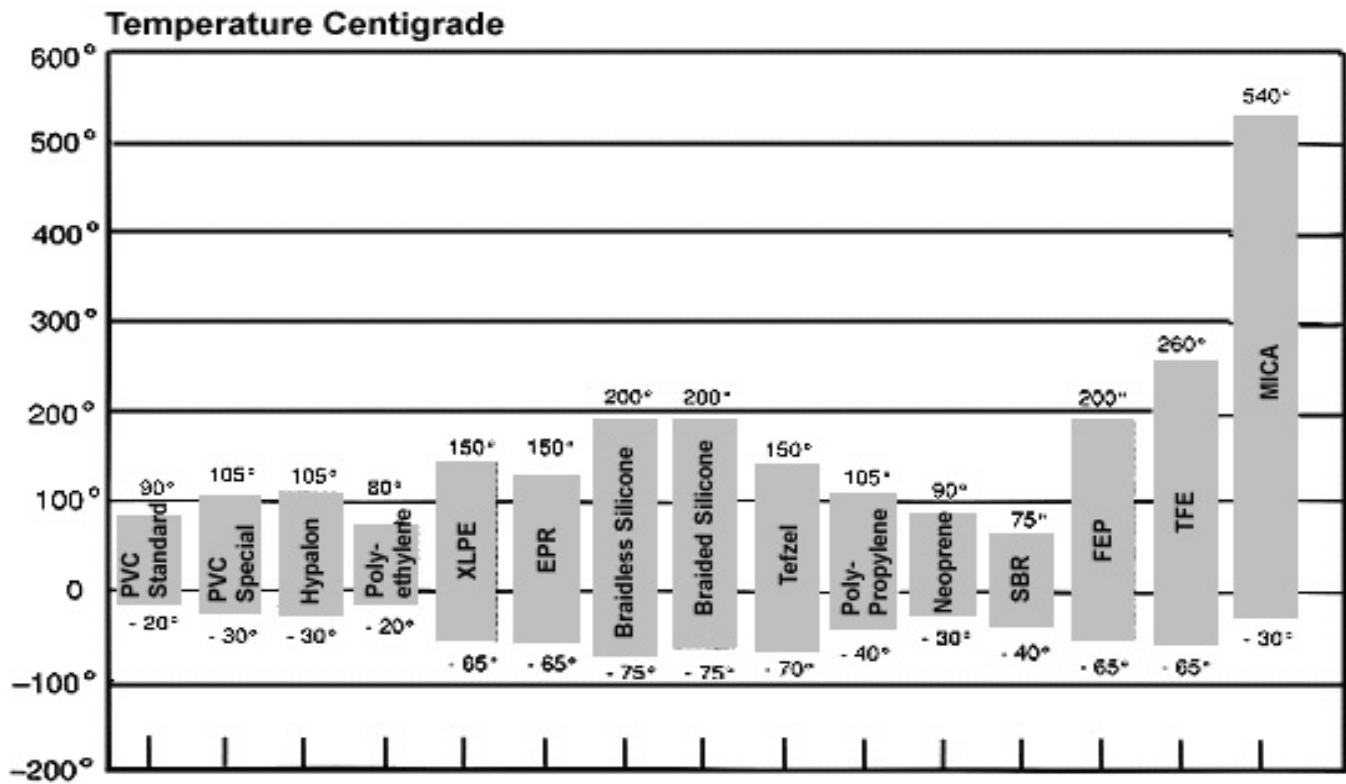

## Typical Temperature Range of Insulation & Jacket Materials

ISO 9001:2008

CG